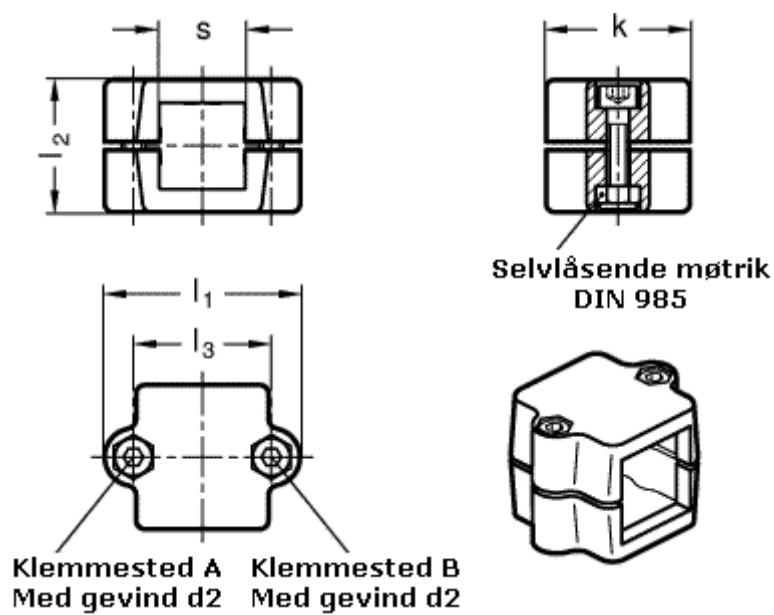

Article number: 20241V20332SW  
Description: E+G Tube connector  
GN 241-V20-33-SW

## Measures

d2 = M 8

k = 50

l1 = 68

l2 = 46

l3 = 48

s = 20